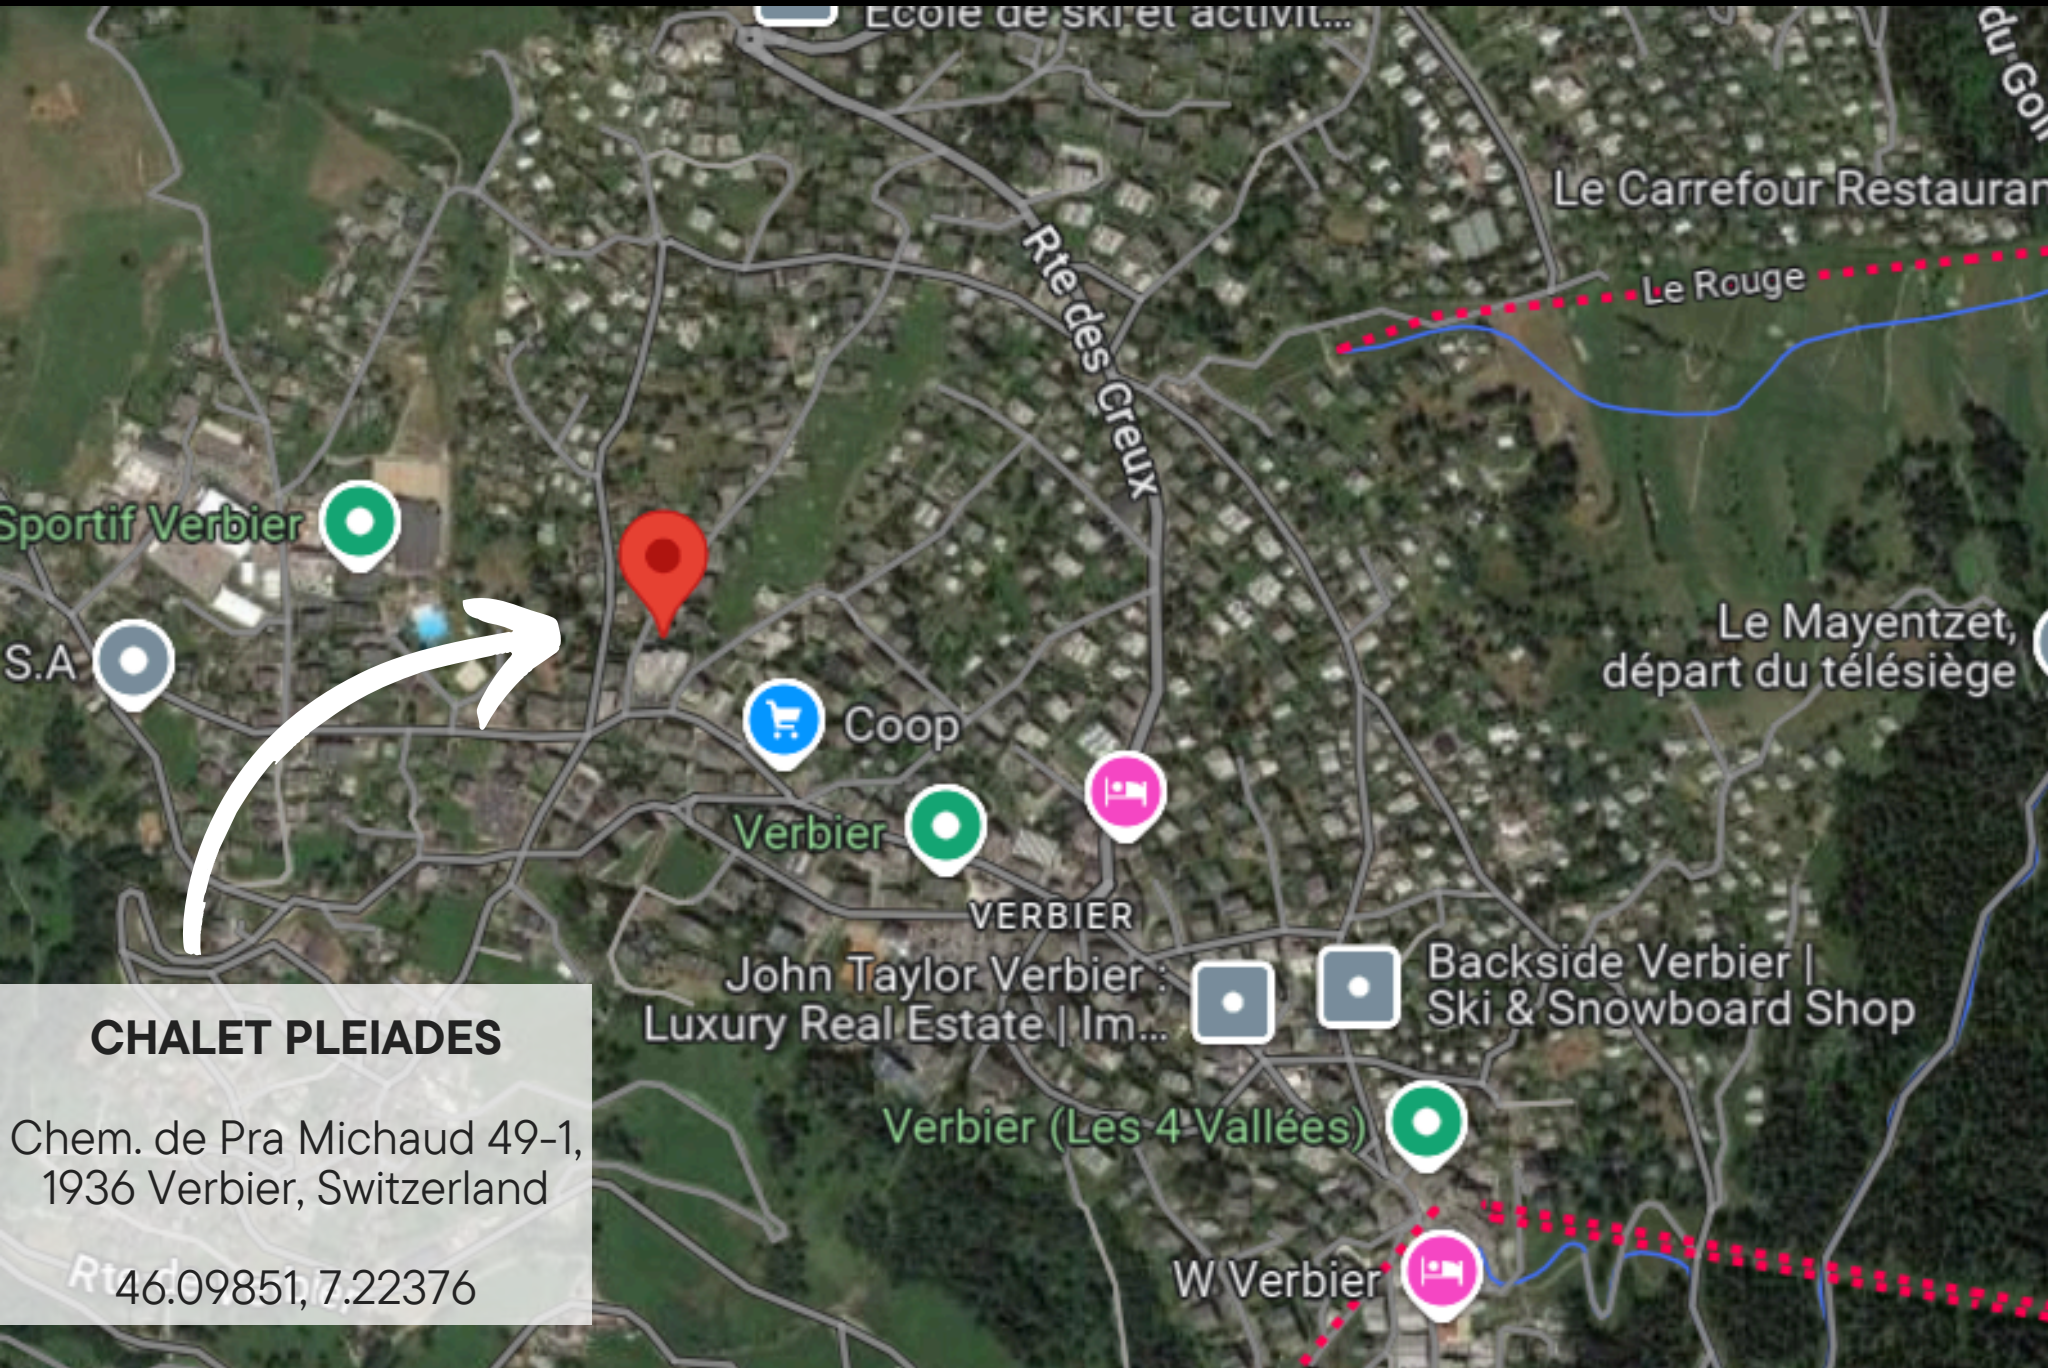

Chalet Les Pleiades also boasts two indoor parking spaces, and a local bus stop just 60m away dropping you directly to the ski lifts at Médran in minutes. With our catered option, a driver service is also included, which runs daily from 08:00 until midnight

Sportif Verbier
S.A.

CHALET PLEIADES
Chem. de Pra Michaud 49-1,
1936 Verbier, Switzerland
46.09851, 7.22376

Ecole de ski et activit...
Rte des Creux
Le Carrefour Restauran
Le Rouge
Le Mayentzet, départ du télésiège
Coop
Verbier
VERBIER
John Taylor Verbier :
Luxury Real Estate | Im...
Backside Verbier |
Ski & Snowboard Shop
Verbier (Les 4 Vallées)
W Verbier