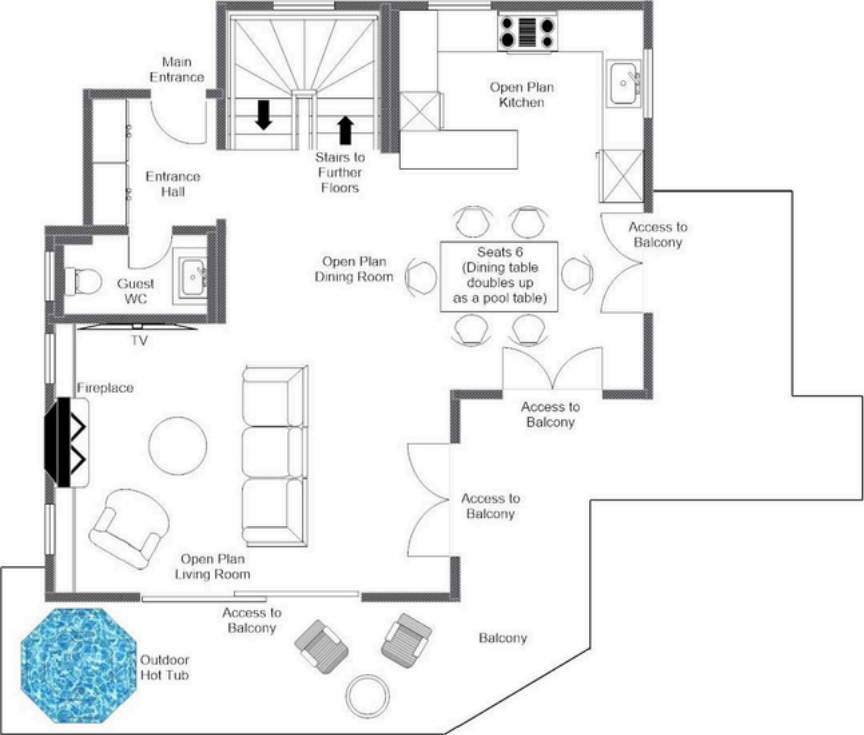

CHALET FEULLU, FIRST FLOOR
FOR ILLUSTRATION PURPOSES ONLY