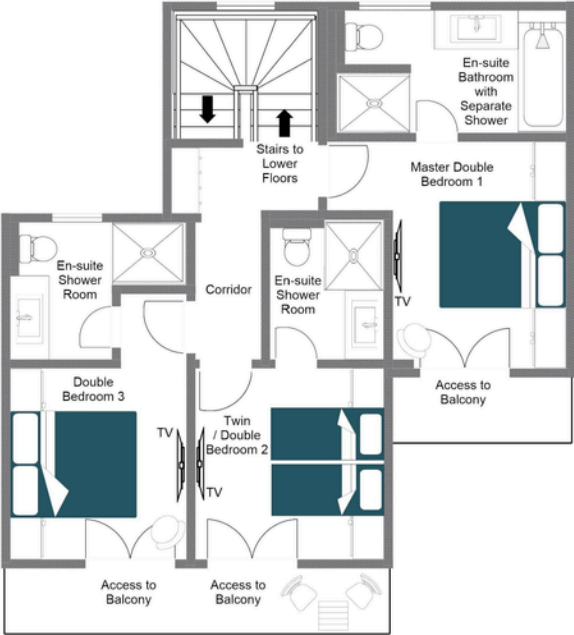

CHALET FEULLU | LUXURY CHALET IN VERBIER

CHALET FEULLU, SECOND FLOOR
FOR ILLUSTRATION PURPOSES ONLY