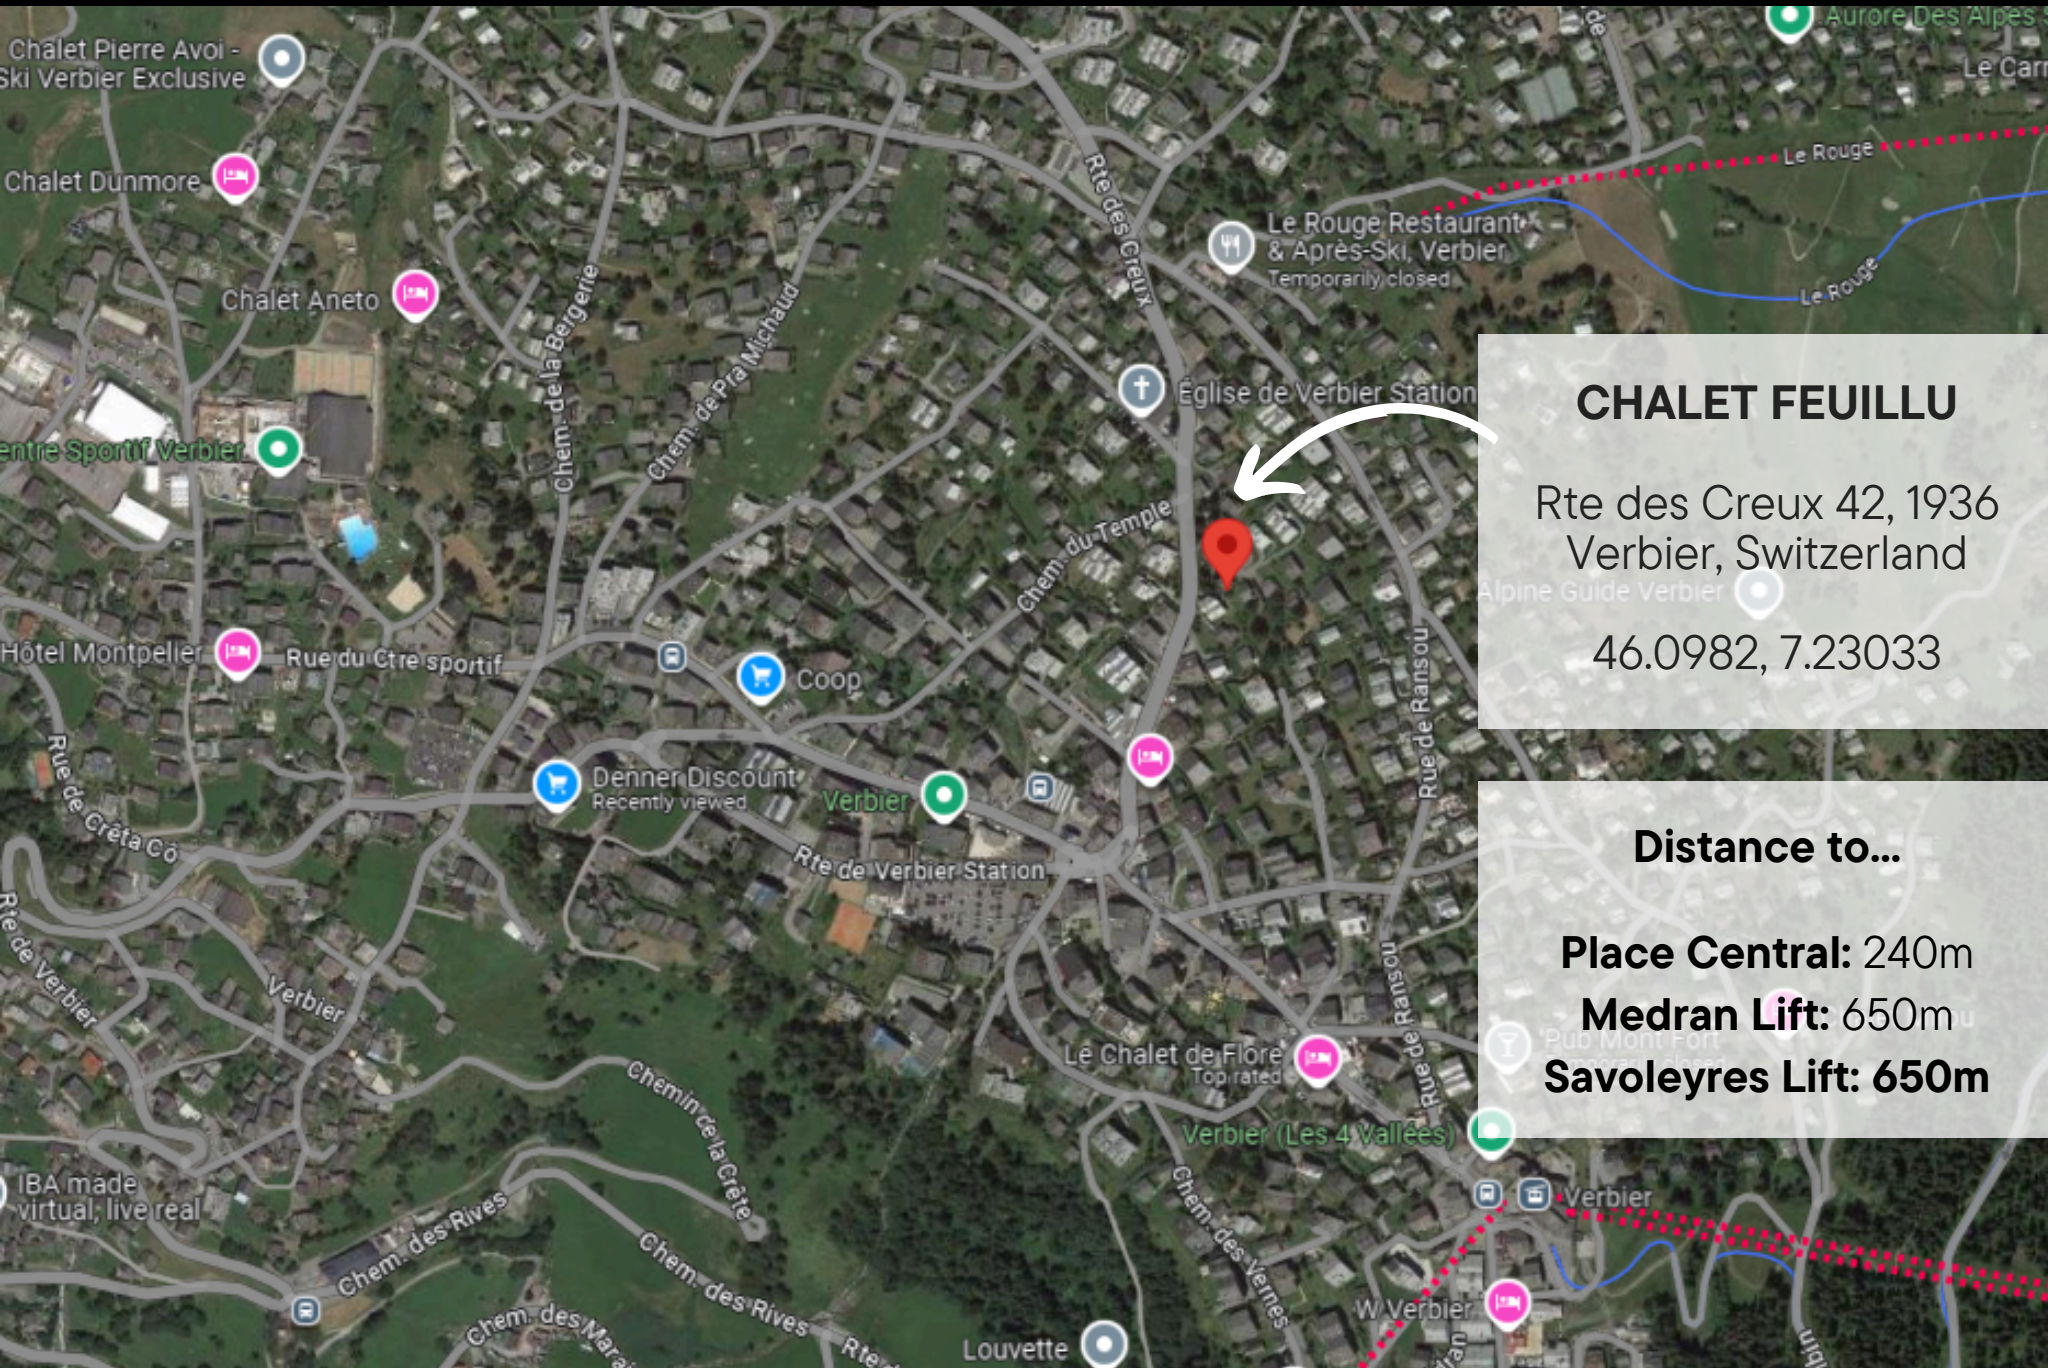

## CHALET FEUILLU

Rte des Creux 42, 1936  
Verbier, Switzerland

46.0982, 7.23033

### Distance to...

- Place Central:** 240m
- Medran Lift:** 650m
- Savoleyres Lift:** 650m