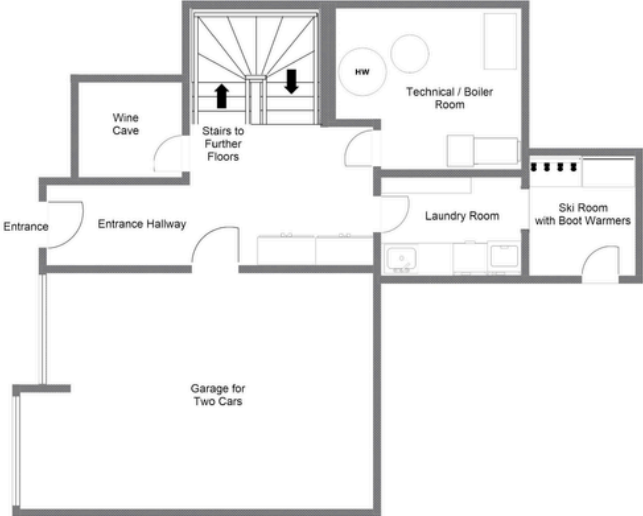

CHALET FEULLU, FIRST FLOOR
FOR ILLUSTRATION PURPOSES ONLY