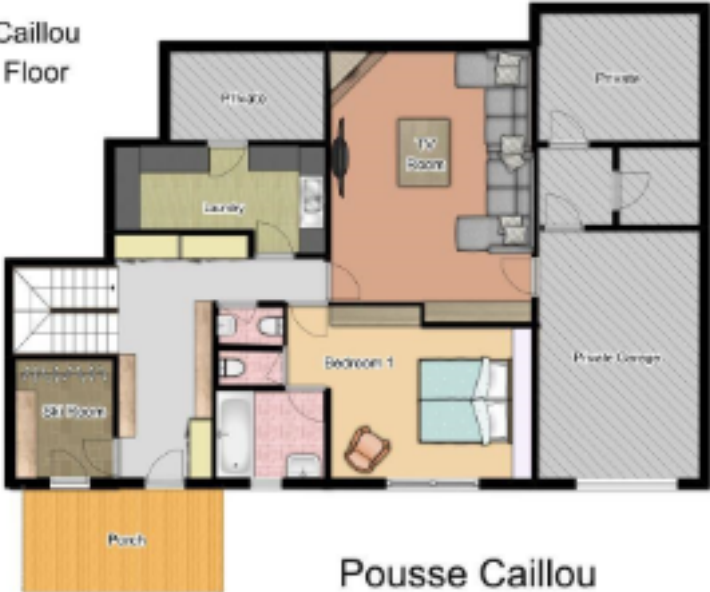

CHALET POUSSE CAILLOU | LUXURY CHALET IN MERIBEL

Pousse Caillou
Ground Floor