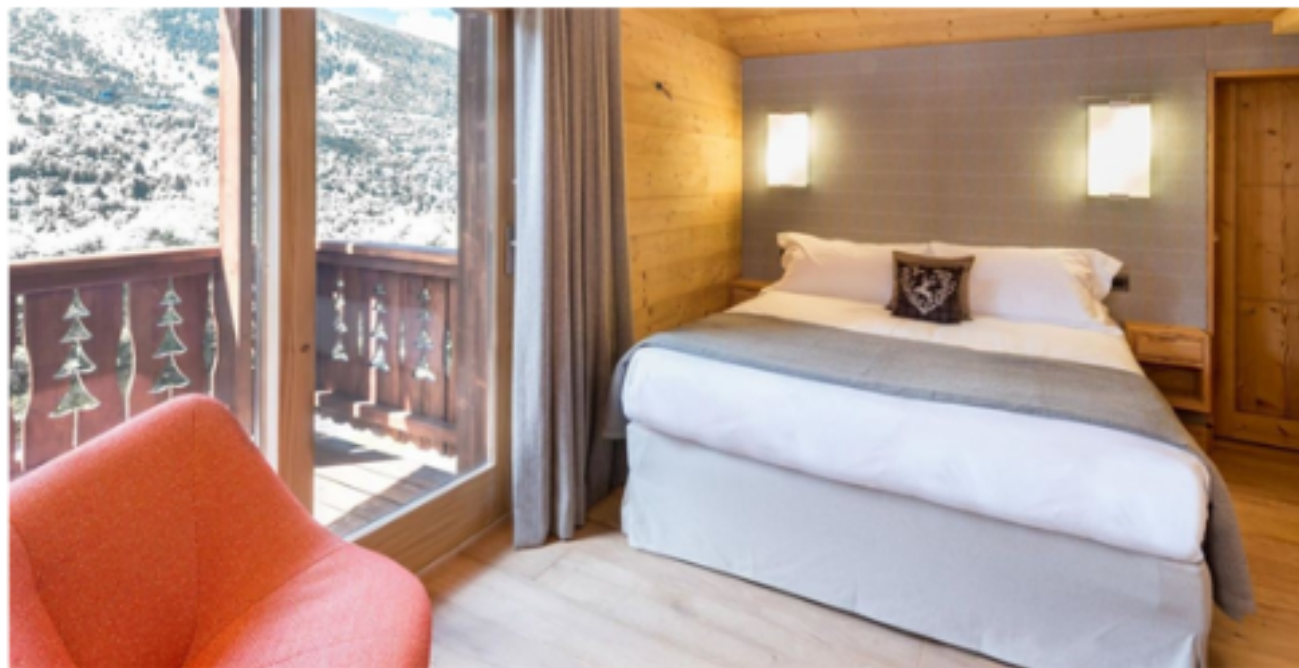

CHALET POUSSE CAILLOU | LUXURY CHALET IN MERIBEL

CHALET POUSSE CAILLOU

Meribel, France

CHALET OVERVIEW

- A luxurious Ski Chalet, located in the popular Mussillion area.
- Spread across 3 floors, with 5 bedrooms that can accommodate 10 guests. However, 2 of these bedrooms have the ability to add a further 2 guests, making the total occupancy 14 people
- Open-plan living areas, plus a dedicated Cinema Room on the ground floor.
- Stunning outdoor hot-tub and garden, with sensational Mountain views
- Located just 500m from Meribel Centre and 1km from Chaudanna. Daily driver service included, from 08:00 until 20:00

THE CHALET

Pousse Caillou is a stunning free-standing Chalet that can accommodate up to 14 guests. This luxurious chalet offers a traditional alpine escape, with a blend of warm woods and mod-cons, to create the ultimate winter get away in Meribel. With expertly designed features and fashionable furnishings, Chalet Pousse Caillou is a standout choice for those looking for a centrally located, sophisticated and prestigious property.

The open-plan living and dining space is light, bright, providing the ideal setting to gather with friends and family, around the fire over drinks and canapés, or over a relaxed, gourmet meal around the intimate dining table. With five spacious en-suite bedrooms, spread across all 3 floors, Chalet Pousse Caillou can comfortably accommodate up to 14 guests, 3 of these bedrooms can be made up a twins or doubles. Chalet Pousse Caillou also offers 2 twin children's rooms, making this chalet a perfect option for your next luxury family ski holiday.

For moments when the children want to escape to their own den or you'd just like a few moments to yourself, there's also a fabulous TV room with 65" screen, where you can put your feet up in front of a movie. After a long day skiing the vast 3 Valleys, what better way to relax than in the chalets own outdoor sunken hot tub, accessed from the sliding terrace doors.