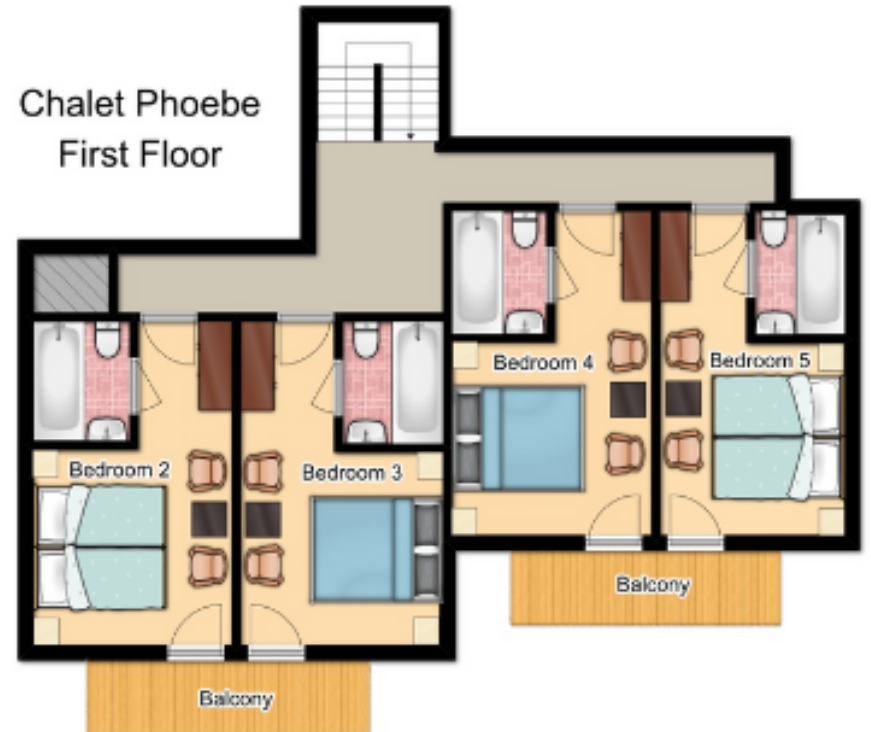

The accommodation is spaciouly arranged over four floors with one double/twin bedroom on the ground floor, two doubles and two double/twins on the first floor, and a large master double suite at the top. The bedrooms and bathrooms are modern and stylish, incorporating a bath with overhead shower in all but the top floor suite. All the bedrooms have access to a balcony, with stunning views of the resort.

A separate TV area is always a great bonus in a chalet, especially if you have small children who need entertaining. The room has large, comfortable sofas and is a great chill out zone for both adults and children alike. The hot-tub on the deck outside is set on a south facing terrace accessed through the living area and with stunning views across the valley.

### Chalet Phoebe First Floor