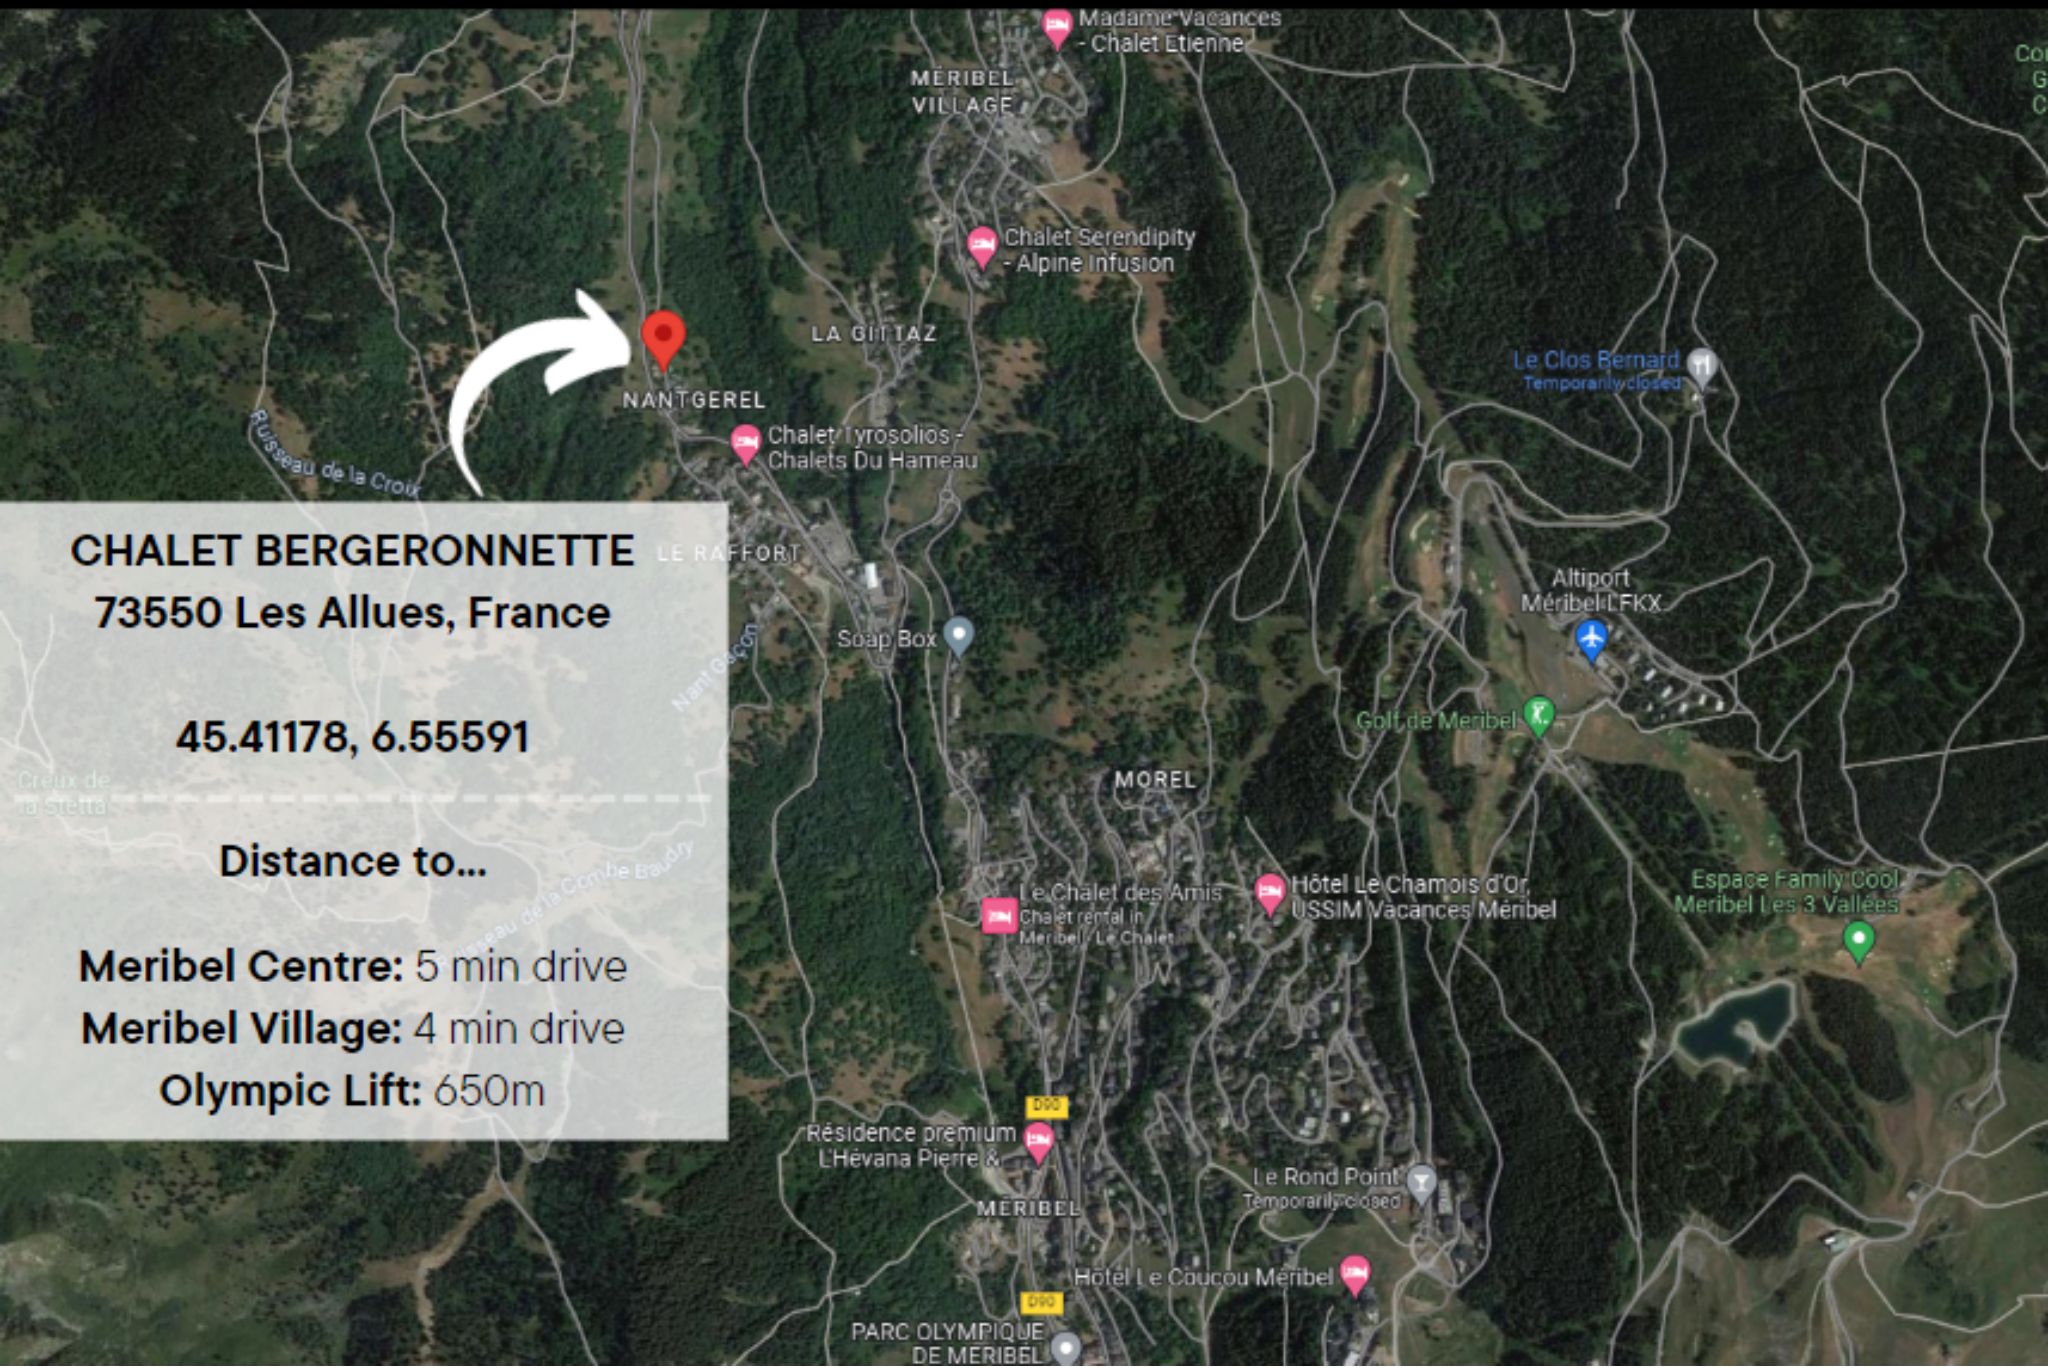

Although the property is not in the centre of Méribel our driving service takes all the stress of getting to and from the slopes. You can also ski back very close to the chalet and if you want to go into town returning later in the evening then the ski bus stop is also very close by. Chalet Bergeronnette is the perfect property for large groups of friends or a few families wanting to experience Meribel.

# CHALET BERGERONNETTE | LUXURY CHALET IN MERIBEL

**CHALET BERGERONNETTE**  
73550 Les Allues, France

**45.41178, 6.55591**

**Distance to...**

**Meribel Centre: 5 min drive**

**Meribel Village: 4 min drive**

**Olympic Lift: 650m**