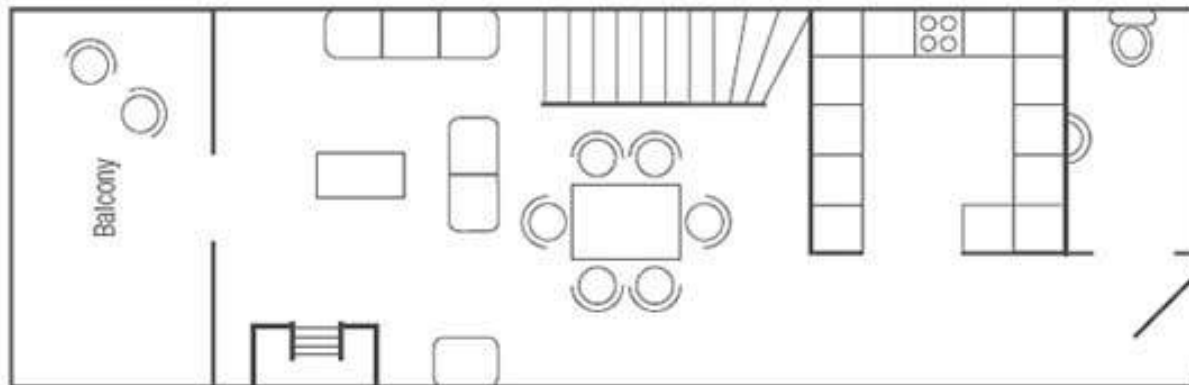

Third Floor

CHALET LAYOUT

- Room 1 - Double bedroom with en suite shower room
- Room 2 - Bunk bedroom with shared bathroom
- Room 3 - Double bedroom with shared bathroom