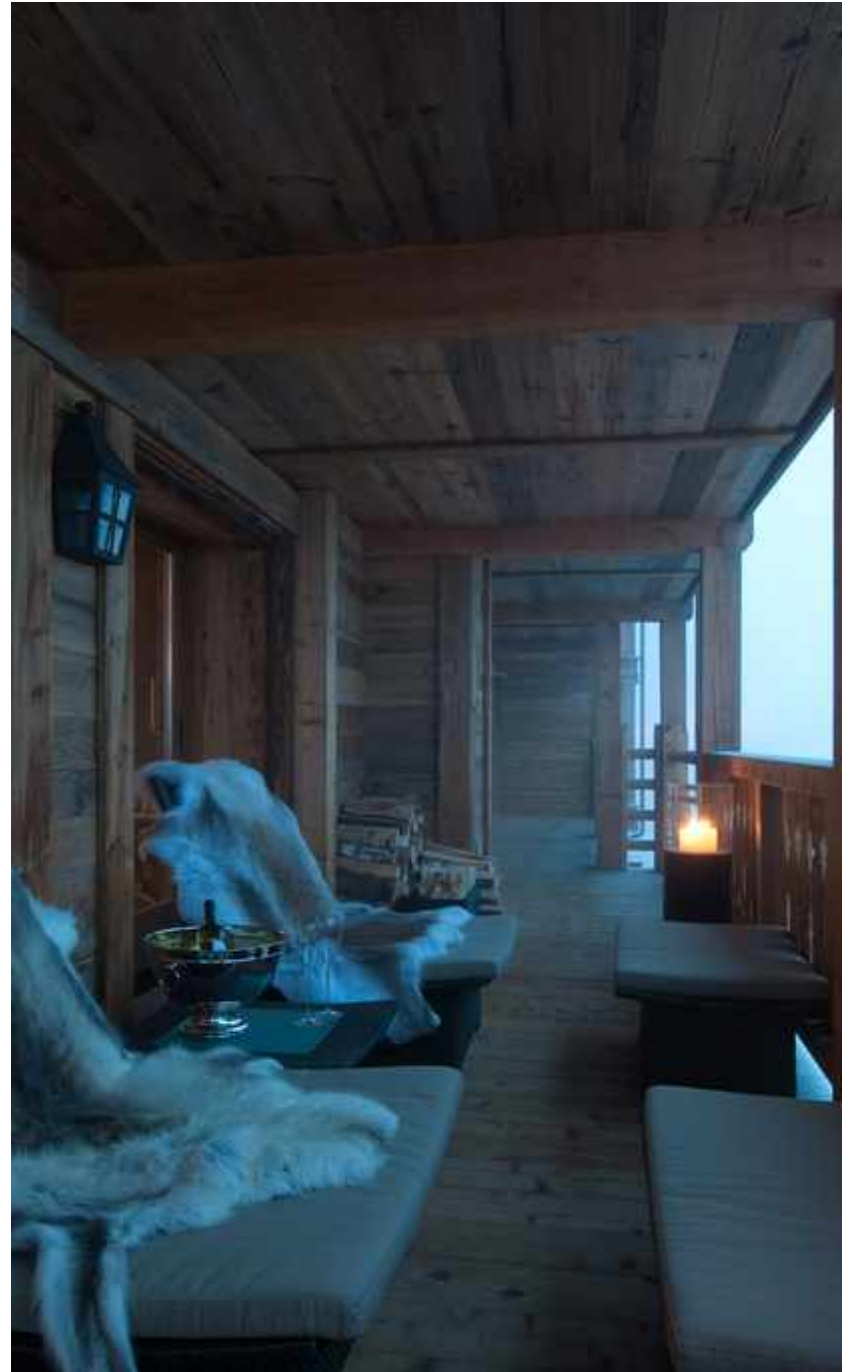

CHALET VALLEE BLANCHE

Verbier, Switzerland

CHALET OVERVIEW

- Super modern apartment that sleeps 8
- Prime location at center of Rue de Medran
- Open-plan living area, with balcony
- Future ready built in technology
- 2 x double rooms & 2 x twin room
- 1 minute walk to Medran
- 1 minute walk to Place Centrale
- Shared heated ski/boot storage
- 1 x Indoor parking space

DESCRIPTION

La Vallée Blanche is all about location and design. Situated in the same building as the ever-popular Fer a Cheval restaurant and just a short walk from the Medran lift station and Place Centrale. This apartment has an exceptional design ethos, with elegant contemporary furnishings... great for families and friends alike.

La Vallée Blanche has every conceivable luxury including Jacuzzi bath and steam room, state-of-the-art Crestron technology and iPads in the master bedrooms. Relax in the comfort of this alpine retreat and our outstanding concierge service will be on hand daily to ensure you have the perfect tailor made luxury ski holiday with Ski Armadillo.

CHALET LAYOUT

The Vallee Blanche is generously proportioned and airy. It offers 4 guestrooms, all accessible from the open plan Kitchen/Dinner/Living room which also offers dramatic views from its South West facing balcony. On the Ground floor there is a private ski deposit, the rest of the Chalet is located on the second floor and served by a lift.