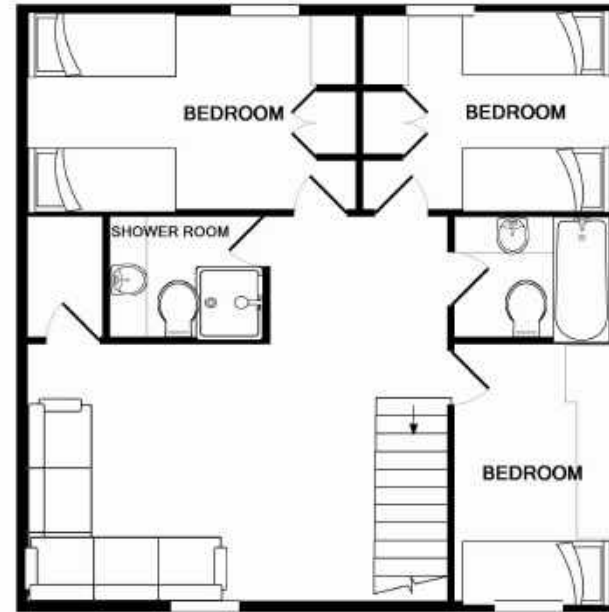

## GUESTROOMS

- 2 x double room with private facilities
- 2 x twin room with shared facilities
- 1 x single room with shared facilities
- 1 x pull-out bed (under single bed)

## LIVING AREA

- Open-plan kitchen, dining, lounge area
- Separate TV/Cinema room
- South facing balcony
- Ski/boot room

# AIRVIEW-ALHENA | CHALET DESCRIPTION

GROUND FLOOR

1ST FLOOR

Whilst every attempt has been made to ensure the accuracy of the floor plan contained here, measurements of doors, windows, rooms and any other items are approximate and no responsibility is taken for any error, omission, or mis-statement. This plan is for illustrative purposes only and should be used as such by any prospective purchaser. The services, systems and appliances shown have not been tested and no guarantee as to their operability or efficiency can be given  
Made with Metropix ©2014