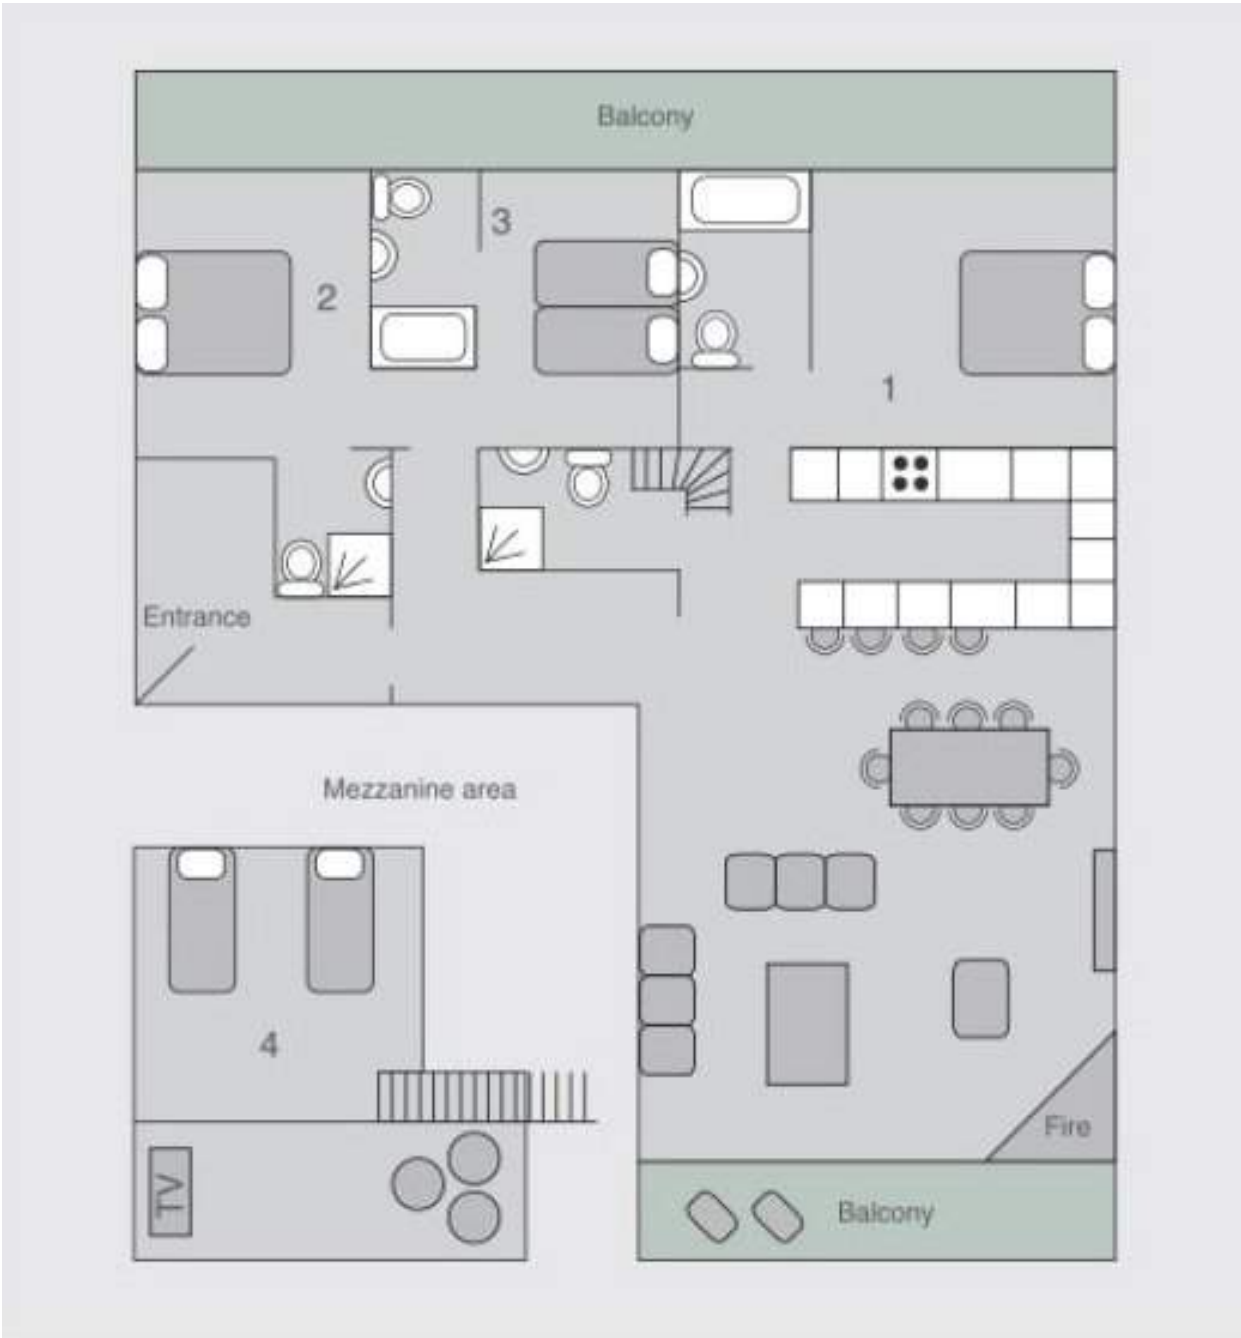

DESCRIPTION

Chalet Sophia is a stunning penthouse apartment, located within the Grand Soleil building, less than 200m from the Medran lift station. This chalet has been beautifully furnished, with open-plan living and dining area, that can comfortably sleep 6-8 guests.

Chalet Sophia has 2 double bedrooms and one twin bedroom. All three bedrooms are extremely spacious and have en-suite bathroom facilities. Light pours in through the French windows which lead onto the north-facing balcony, which all three bedrooms share. In addition to these rooms, Chalet Sophia has a mezzanine level with a bedroom/play room/snug room

After a hard day on the slopes, relax in fur lined deck chairs on the balcony and take in the breath taking views of the below and the Petit Combin Mountain range beyond.

CHALET LAYOUT

3rd Floor

- Open-plan kitchen, dining, lounge area
- Separate WC
- Large South-Westerly facing balcony
- 2 x Double bedrooms with en-suite facilities and north facing balconies
- 1 x twin bedroom with en-suite facilities and a north facing balcony

4th Floor

- 1 x twin room / snug within the mezzanine area

SOPHIA | CHALET FLOORPLAN

WHAT'S INCLUDED

- A personal cook/host in your chalet
- Pre-dinner drinks on your first and last evening
- Canapes on your first and last evening
- Gourmet three-course dinner on six nights
- Earlier supper time for children, if required
- Two pairs of selected wines with dinner
- Breakfast seven days a week
- Afternoon tea served six days a week
- In-resort concierge service