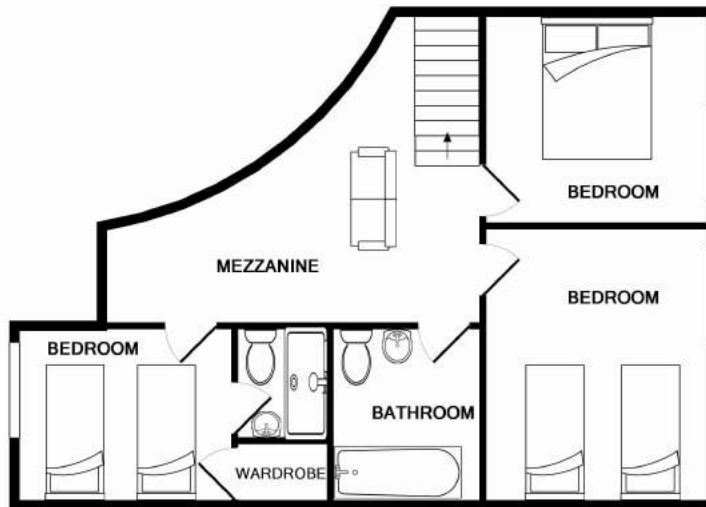

DESCRIPTION

This modern, penthouse apartment enjoys peace and quiet that you would never expect from such a centrally located property. The Laineux offers guests a cosy, comfortable accommodation choice, sleeping a maximum of 10 people, ideally 8. Bedrooms vary in size with larger, en-suite rooms on the lower floor. Upstairs, the rooms are slightly smaller with sloping ceilings, complemented by the “snug” area, ideal for kids.

After skiing, you may well want to relax weary ski legs in the shared swimming pool or sauna before taking in the breathtaking views from the south facing balcony

CHALET LAYOUT

GUESTROOMS

- 2 x double room with en-suite facilities
- 1 x twin room with en-suite facilities
- 1 x double room with shared facilities
- 1 x twin room with shared facilities

LIVING AREA

- Open-plan kitchen, dining, lounge area
- Separate 'snug' area on the mezzanine
- South facing balcony

GROUND FLOOR

1ST FLOOR

Whilst every attempt has been made to ensure the accuracy of the floor plan contained here, measurements of doors, windows, rooms and any other items are approximate and no responsibility is taken for any error, omission, or mis-statement. This plan is for illustrative purposes only and should be used as such by any prospective purchaser. The services, systems and appliances shown have not been tested and no guarantee as to their operability or efficiency can be given.
Made with Metropix ©2013