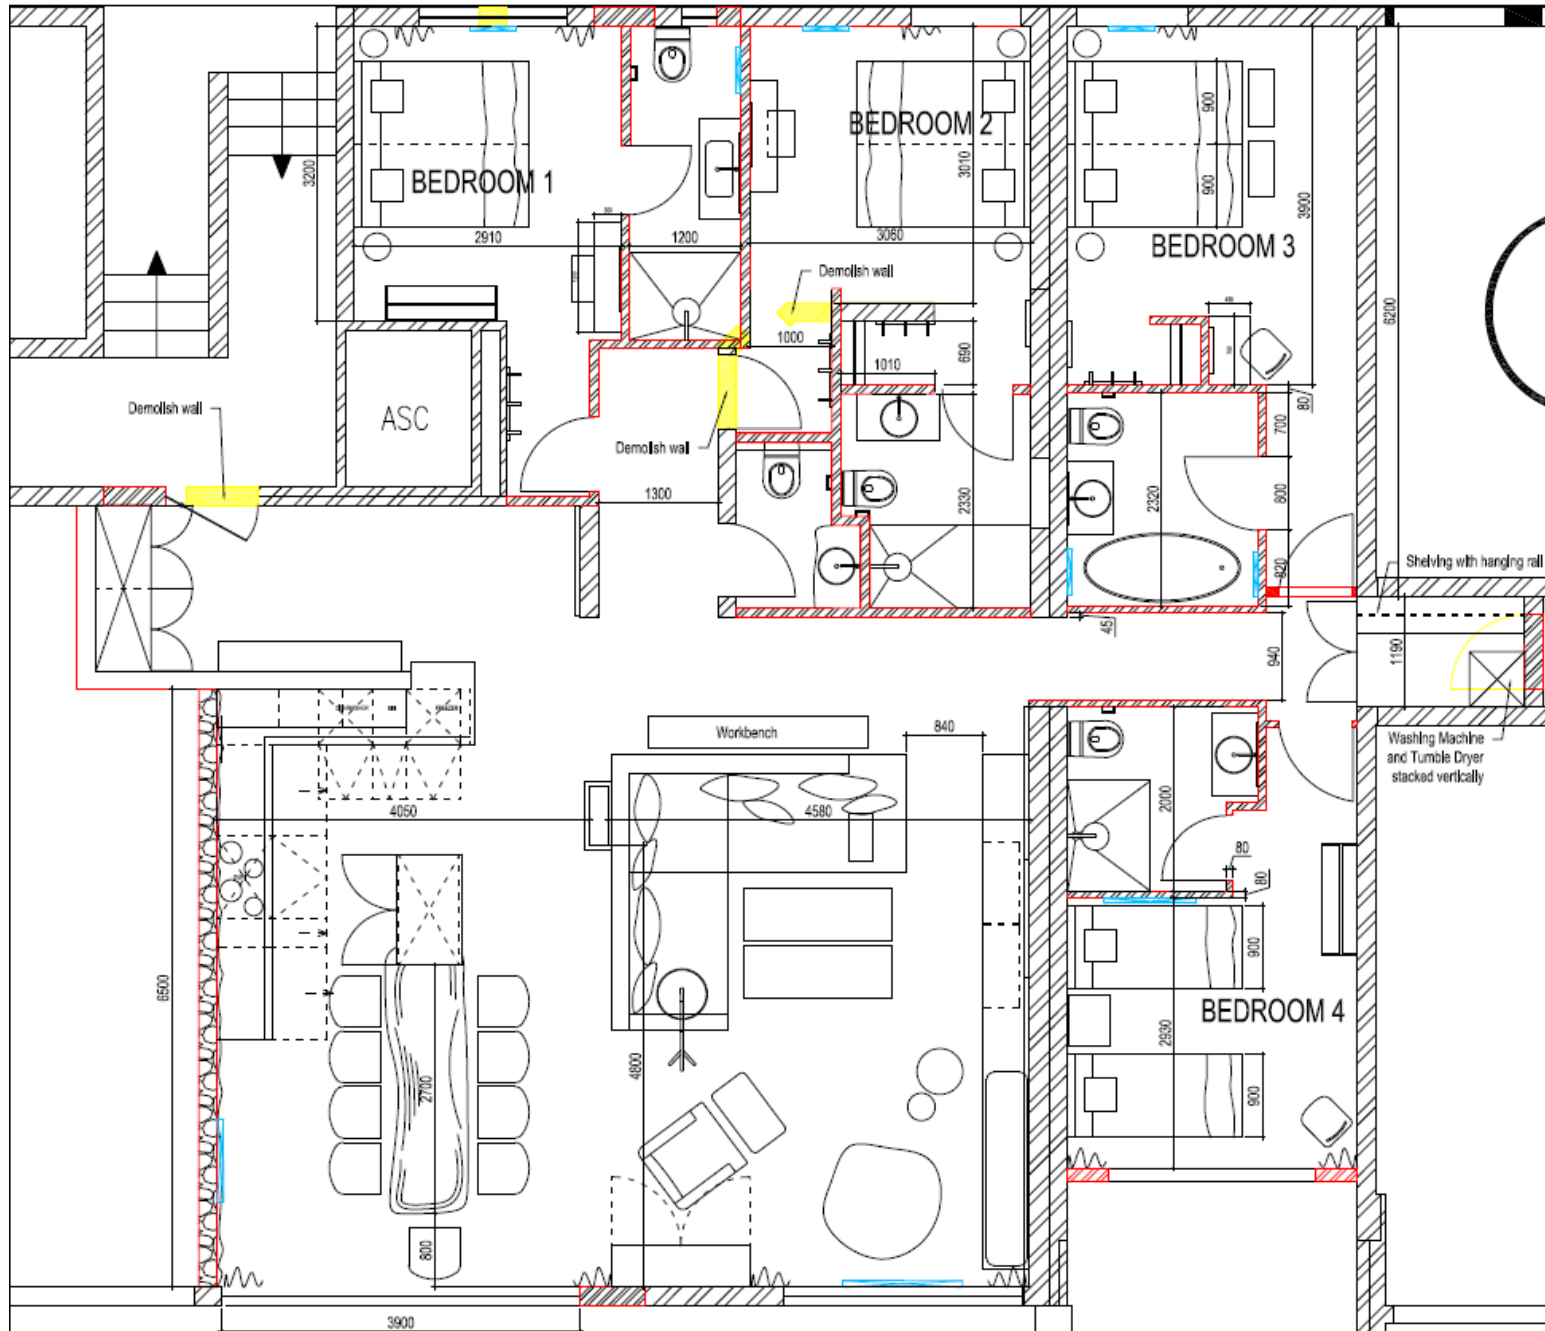

All guestrooms are en-suite and provide the ultimate in comfort, with 2 x single beds in each that can be made up as doubles or twins, depending on your group's requirements

Location is everything and the Cimerose wins hands-down, as Place Centrale is 100m away and the Medran lift station is within easy walking distance

CHALET LAYOUT

GUESTROOMS

- 3 x twin / double rooms with en-suite facilities
- 1 x twin / double rooms with en-suite facilities and private courtyard

LIVING AREA

- Open-plan kitchen, dining area
- Spacious lounge with large Curve TV
- Full length patio and private courtyard

CIMEROSE | FLOORPLAN

WHAT'S INCLUDED

- A personal chef and host in your chalet
- Pre-dinner drinks on your first and last evening
- Canapes on your first and last evening
- Gourmet three-course dinner on six nights
- Earlier supper time for children, if required
- Two pairs of selected wines with dinner
- Breakfast seven days a week
- Afternoon tea served six days a week
- In-resort concierge service