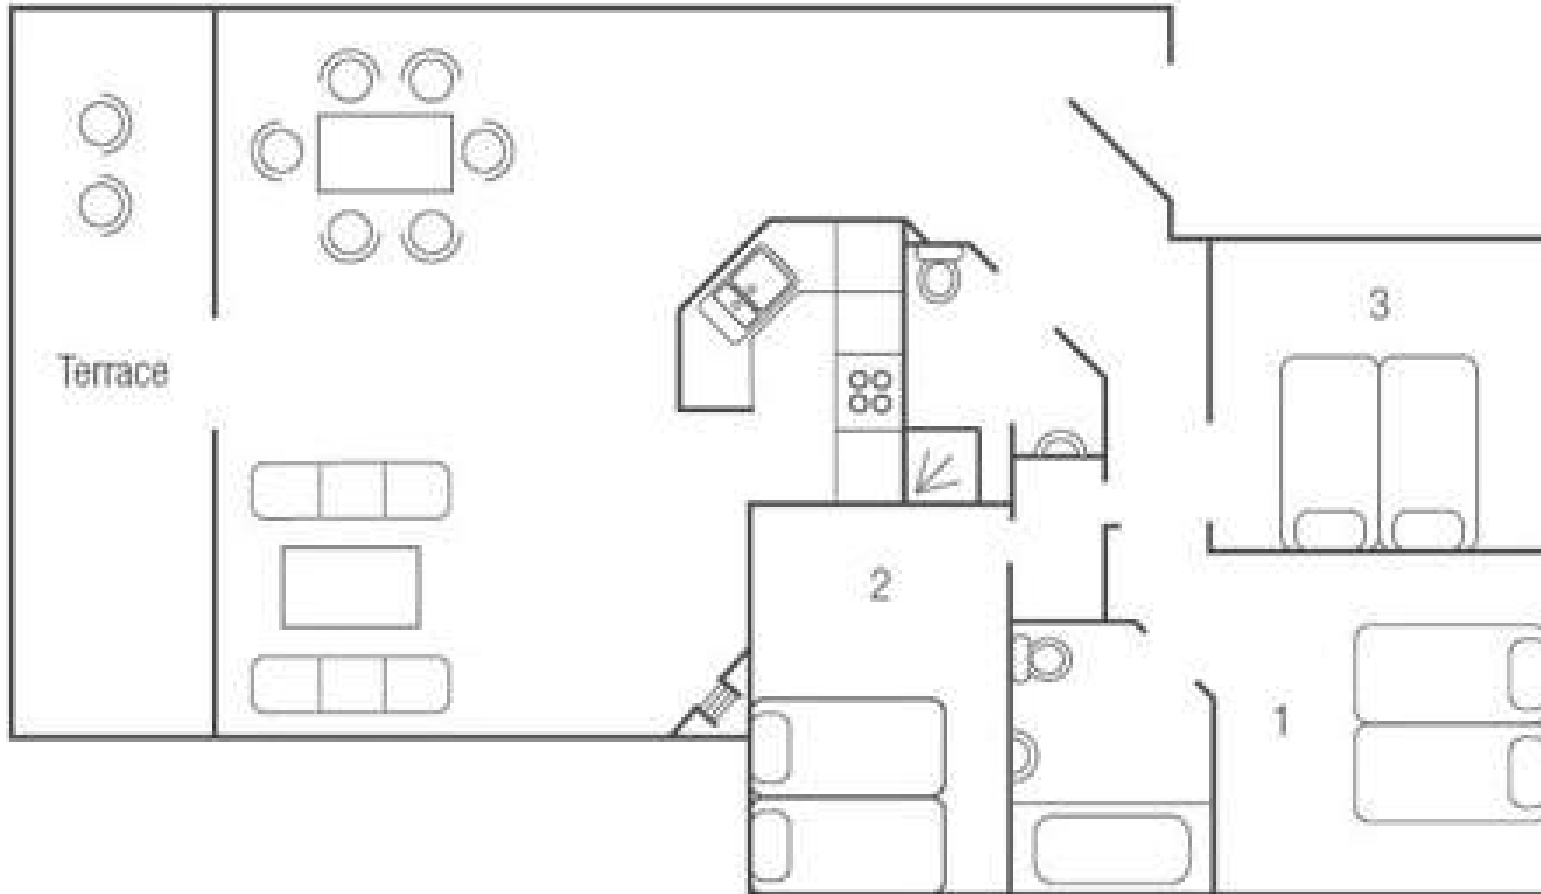

In addition to the 3 bedrooms there is a bright, modern, open plan living/dining area with very definite Alpine charm and vast French windows that offer stunning views.

CHALET LAYOUT

GUESTROOMS

- 1 x twin/double with en-suite facilities
- 1 x twin/double with shared facilities
- 1 x twin/double with shared facilities

LIVING AREA

- Open-plan kitchen, dining, lounge area
- Terrace
- Spacious, shared garden

Ground Floor

CHALET LAYOUT

- Room 1 Twin/double en suite shower room
- Room 2 Twin/double shared steam shower room
- Room 3 Twin/double shared steam shower room